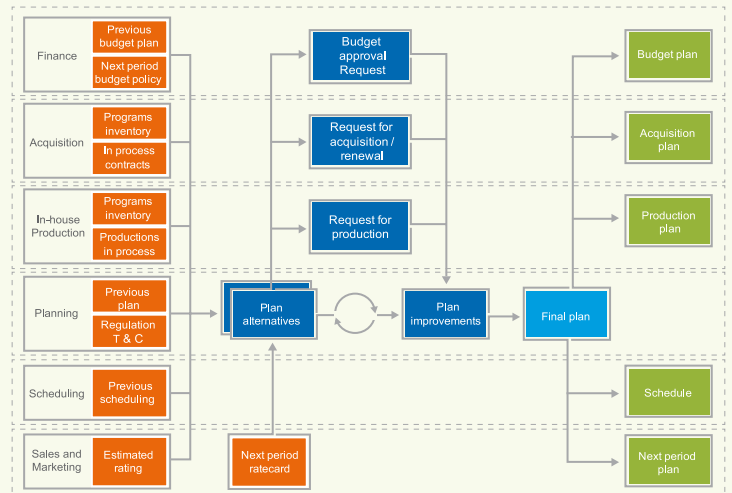

OnAir

Long Term Planning and Scheduling

LONG TERM PLANNING AND SCHEDULING

OnAir provides the most powerful and versatile scheduling tools on the market. Whether you are running a single channel or an entire network, OnAir is uniquely positioned to help you make the best use of available content, optimize your airtime inventory, and eliminate scheduling errors. OnAir's Master Schedule accommodates complex network structures with multiple hierarchical channels, with full support for cut-ins and cut-outs, platforms and streams, and secondary events such as banners, logos and promos. Configurable display settings enable different users to focus on the data they need to perform their specific tasks.

OnAir features a dynamic long-term planning utility that allows you to create an unlimited number of alternate scenarios for a single planning period, rapidly analyzing each plan's costs and profitability. When you achieve the best results, you can output the plan directly to the Master Schedule.

FEATURES

- Supports an unlimited number of plans/schedules for any period of time
- Checks the fulfillment of quotas and other objectives, from the long-term planning stage all the way to as-run reconciliation
- Highly configurable analysis and BI tools
- Highly configurable look and feel allows you create custom planning and scheduling environments per company position
- Configurable rules prevent any planning or scheduling violations (e.g., rights, regulations, clashing)

BENEFITS

- Single scheduling environment for any type of content (e.g., programs, commercials, promotions)
- Maximize the utilization of existing content
- Rapidly evaluate alternate scheduling plans
- Test creative solutions without compromising the Master Schedule
- Anticipate future needs by planning for the long term
- Compile cost and revenue estimations to improve your bottom line