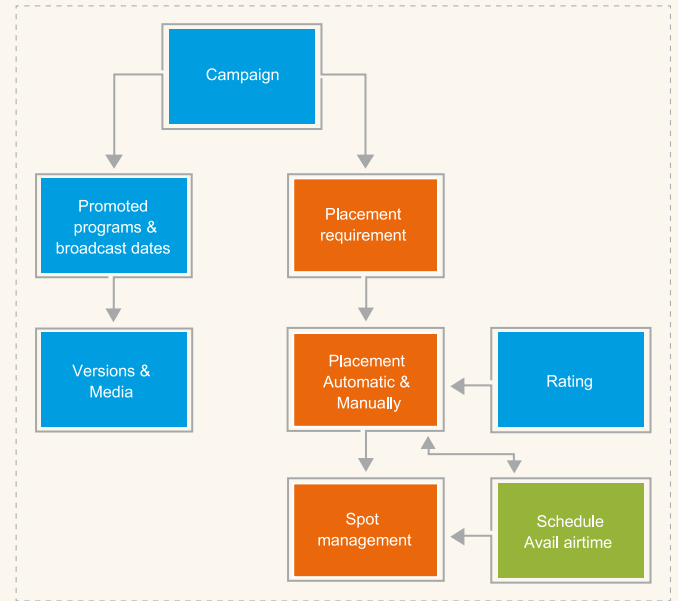

OnAir

Promotion Management

PROMOTION MANAGEMENT

OnAir provides innovative tools for the management of effective promotion campaigns to increase your target audience. OnAir features an optimization engine that automatically generates promotion plans on the basis of defined goals, placing the appropriate spots accurately in the broadcast schedule. User-defined rules validate the integrity of your schedule, ensuring that the right version of the right promotion is associated with a given event. OnAir's **Multi Plan** tool applies the relevant criteria to prioritize spot placement during finalization of the playlist, helping you achieve your overall marketing objectives.

FEATURES

- Built-in support for secondary promotions
- Campaigns can be defined for a wide variety of targets – a series, a single episode, a one-time event, a specific day, an entire season or for general company use
- Scheduling limitations and relativity can be defined to constrain promo placement
- Management of a promo-material library featuring item status control
- Royalty tracking for music used in promo spots
- Embedded workflow control system and configurable rules to create an error-free schedule

BENEFITS

- Boost the ratings of promoted events to increase sales revenues
- All-in-one management of promotion campaigns, assets and version control
- Maximize the utilization of your promotion inventory
- Increase campaign precision by deploying a wide range of campaign requirements
- Ensure accurate proximity to the promoted event using automated scheduling
- Maintain schedule integrity and avoid violation of rules and regulations