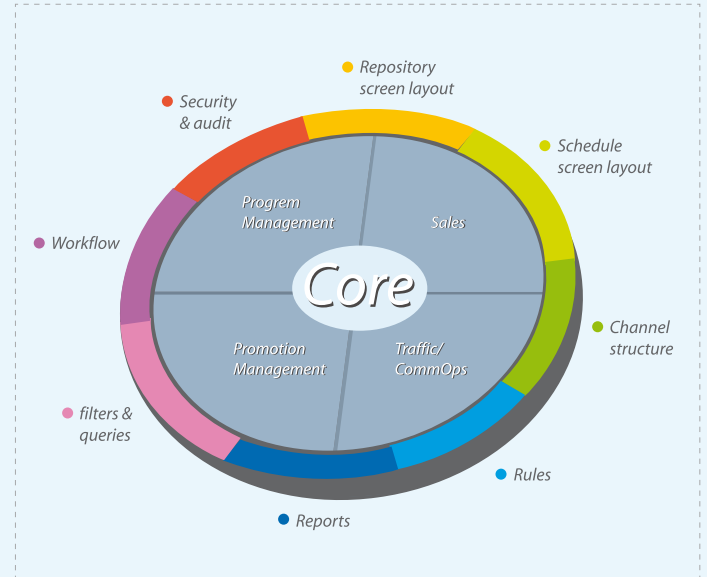

OnAir

Technology

TECHNOLOGY

OnAir's pioneering multi-tiered architecture guarantees the value of your investment by virtue of its high adaptability. A separate customization layer, supported by a suite of sophisticated utilities, allows you to expand the system's capabilities to meet new challenges in the media industry. OnAir is designed to support large organizations by providing high availability and rapid response times in a secure environment. It is fully scalable to serve small stations, large networks, and station groups spread over large territories. OnAir's architecture is distributed across stateless symmetric application servers, allowing for the implementation of advanced deployment algorithms, such as load balancing and fault tolerance. The client is easily managed and maintained, and is updated automatically whenever new versions are released.

BENEFITS

- Advanced customization and configuration capabilities protect your investment by providing quick responses to emerging needs in a rapidly changing business environment
- High availability guarantees full utilization of company resources
- High performance provides instantaneous access to data in real-time
- No proprietary components - utilizes standard third-party OODB elements
- Easy and cost-effective system expansion